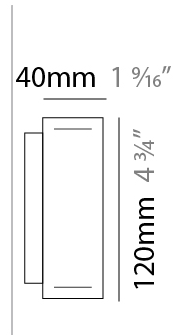

LED120 SURFACE

D73029-

base number   Color   Finish
Temperature   Options

1. To build a product code in our configurator select the specify button on the base model # product page
2. To build a manual product code on this datasheet choose from the options listed below in blue font and add the suffix to the base model #

GENERAL

Series: Woodlin
Subseries: LED120
Brand: Tunto
Division: Design
Mounting Type: Surface
Mounting Location: Wall
Subcategory: Profile

PHYSICAL

Shape: Rectangle
Length (mm): 700
Length (in): 27 ⁹/₁₆"
Width (mm): 40
Width (in): 1 ⁹/₁₆"
Height (mm): 120
Height (in): 4 ³/₄"
Extension (mm): 40
Extension (in): 1 ⁹/₁₆"
Light Distribution: Direct / Indirect
Diffuser: Opal
Fixture Finish: WAL / ASH / OAK / BLK / WHI
Fixture Material: Wood

ELECTRICAL

Lamp Type: LED
Input Wattage (W): 31
Total Output Wattage (W): 25.3
Dimming: Tri-Mode (Non-Dimming and Phase Dimming (120Vac only) and 0-10V Dimming)
Driver Included: Yes
Driver Location: Remote
Driver Type: Constant Current - Universal
Driver Class: Class 2
Housing: ENCP3
Input Voltage (V): 120 - 277
Constant Current (MA): 700

LED

Color Temperature (°K): 2700 / 3000 / 4000
Max. Delivered Lumen (lm): 1500
CRI: >93 CRI
Lamp Life (hrs): 50000

OPTICAL

RATINGS AND CERTIFICATIONS

Certified By: Certified for North American Standards
IP rating: IP20

PROJECT	_____
TYPE	_____
SPECIFIER	_____
QUANTITY	_____
DATE	_____

700mm 27 ⁹/₁₆"

Indirect