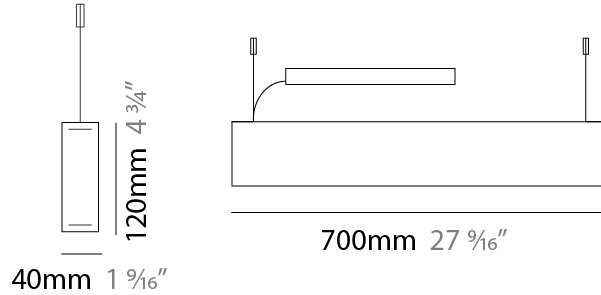

LED120 SUSPENSION

D71023- _____ - _____
base number   Color   Finish
                         Temperature   Options

1. To build a product code in our configurator select the specify button on the base model # product page
2. To build a manual product code on this datasheet choose from the options listed below in blue font and add the suffix to the base model #

GENERAL

Series: Woodlin
Subseries: LED120
Brand: Tunto
Division: Design
Mounting Type: Suspension
Mounting Location: Ceiling
Subcategory: Profile

PHYSICAL

Shape: Rectangle
Length (mm): 700
Length (in): 27 ⁹/₁₆
Width (mm): 40
Width (in): 1 ⁹/₁₆
Height (mm): 120
Height (in): 4 ³/₄
Max. Overall Height (mm): 2120
Max. Overall Height (in): 83 ⁷/₁₆
Light Distribution: Direct / Indirect
Diffuser: Opal
Fixture Finish: WAL / ASH / OAK / BLK / WHI
Fixture Material: Wood
Cable Details: 2000mm / 78 3/4"

ELECTRICAL

Lamp Type: LED
Input Wattage (W): 32
Total Output Wattage (W): 25.3
Dimming: Tri-Mode (Non-Dimming and Phase Dimming (120Vac only) and 0-10V Dimming)
Driver Included: Yes
Driver Location: Integrated
Driver Type: Constant Current - Universal
Driver Class: Class 2
Input Voltage (V): 120 - 277
Constant Current (MA): 700

LED

Color Temperature (°K): 2700 / 3000 / 4000
Max. Delivered Lumen (lm): 1500
CRI: >93 CRI
Lamp Life (hrs): 50000

OPTICAL

RATINGS AND CERTIFICATIONS

Certified By: Certified for North American Standards
IP rating: IP20